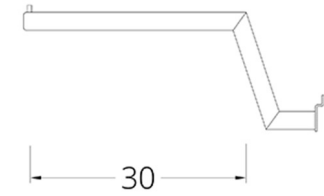

- Front view

- Side view

- □ 30*10 mm profile
- All range of RAL colors
- Chrome coating
- Adjustable measure

SPLINE HS 108

- Front view

- Side view

- Ø 25 mm rod
- All range of RAL colors
- Chrome coating
- Adjustable measure

MERCHANDISE OF THE SYSTEM

SPLINE HS 109

- Front view

- Side view

- Ø 25 mm rod
- All range of RAL colors
- Chrome coating
- Adjustable measure

SPLINE HS 110

- Front view

- Side view

- Ø 6-8-10 mm rod
- All range of RAL colors
- Chrome coating
- Adjustable measure

SPLINE HS 111

- Front view

- Side view

- Ø 20 mm rod
- All range of RAL colors
- Chrome coating
- Adjustable measure

SPLINE HS 112

- Front view

- Side view

- Ø 25 mm rod
- All range of RAL colors
- Chrome coating
- Adjustable measure

MERCHANDISE OF THE SYSTEM

SPLINE HS 113

- Front view

- Side view

- Ø 16 mm rod
- All range of RAL colors
- Chrome coating
- Adjustable measure