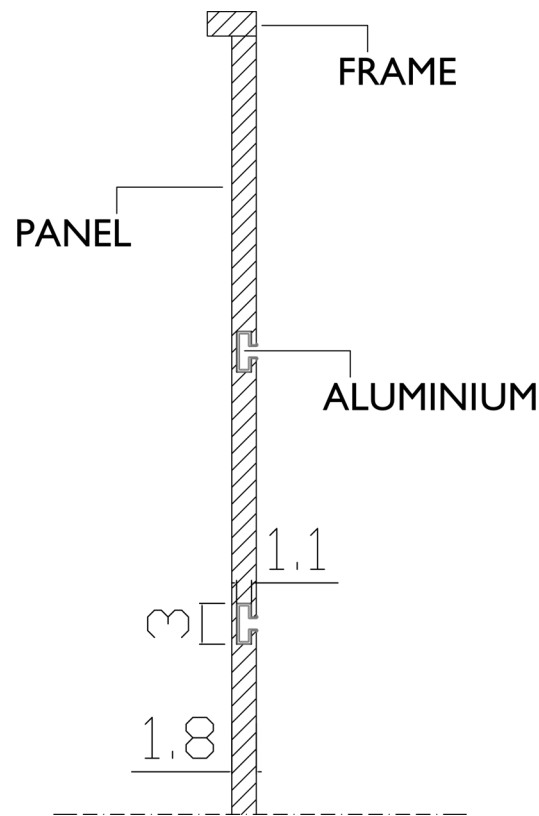

- Aluminum Profile
- All Of RAL Colors
- Adjustable Measure

SIDE VIEW

PERSPECTIVE

MERCHANDISE OF THE SYSTEM

SPLINE HS 101

- Front view

- Side view

- Ø 25 mm rod
- All range of RAL colors
- Chrome coating
- Adjustable measure