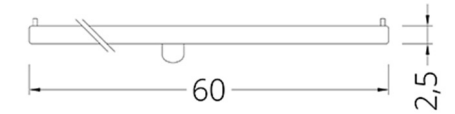

MERCHANDISE OF THE SYSTEM

- Front view

- Side view

- Ø 25 mm rod
- All range of RAL colors
- Chrome coating
- Adjustable measure

- Front view

- Side view

- □ 30*10 mm profile
- All range of RAL colors
- Chrome coating
- Adjustable measure

- Front view

- Side view

- Ø 16 mm rod
- All range of RAL colors
- Chrome coating
- Adjustable measure

- Front view

- Side view

- Ø 25 mm rod
- All range of RAL colors
- Chrome coating
- Adjustable measure