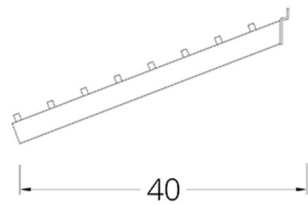

SPLINE HS 102

- Front view

- Side view

- □ 30*10 mm profile
- All range of RAL colors
- Chrome coating
- Adjustable measure

SPLINE HS 103

- Front view

- Side view

- Ø 16 mm rod
- All range of RAL colors
- Chrome coating
- Adjustable measure

SPLINE HS 104

- Front view

- Side view

- Ø 25 mm rod
- All range of RAL colors
- Chrome coating
- Adjustable measure

MERCHANDISE OF THE SYSTEM

SPLINE HS 105

- Front view

- Side view

- □ 30*10 mm profile
- All range of RAL colors
- Chrome coating
- Adjustable measure

SPLINE HS 106

- Front view

- Side view

- Ø 25 mm rod
- All range of RAL colors
- Chrome coating
- Adjustable measure

SPLINE HS 107

- Front view

- Side view

- □ 30*10 mm profile
- All range of RAL colors
- Chrome coating
- Adjustable measure

SPLINE HS 108

- Front view

- Side view

- Ø 25 mm rod
- All range of RAL colors
- Chrome coating
- Adjustable measure