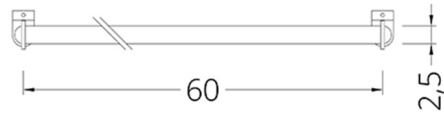

- Aluminum Profile
- All Of RAL Colors
- Adjustable Measure

SIDE VIEW

PERSPECTIVE

MERCHANDISE OF THE SYSTEM

SPLINE HS 101

- Front view

- Side view

- Ø 25 mm rod
- All range of RAL colors
- Chrome coating
- Adjustable measure

SPLINE HS 102

- Front view

- Side view

- □ 30*10 mm profile
- All range of RAL colors
- Chrome coating
- Adjustable measure

SPLINE HS 103

- Front view

- Side view

- Ø 16 mm rod
- All range of RAL colors
- Chrome coating
- Adjustable measure