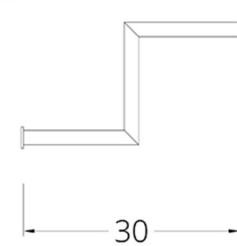

- Front view

- Side view

- □ 30*10 mm profile
- All range of RAL colors
- Chrome coating
- Adjustable measure

SPLINE HS 108

- Front view

- Side view

- Ø 25 mm rod
- All range of RAL colors
- Chrome coating
- Adjustable measure

MERCHANDISE OF THE SYSTEM

SPLINE HS 109

- Front view

- Side view

- Ø 25 mm rod
- All range of RAL colors
- Chrome coating
- Adjustable measure

SPLINE HS 110

- Front view

- Side view

- Ø 6-8-10 mm rod
- All range of RAL colors
- Chrome coating
- Adjustable measure

SPLINE HS 111

- Front view

- Side view

- Ø 20 mm rod
- All range of RAL colors
- Chrome coating
- Adjustable measure

SPLINE HS 112

- Front view

- Side view

- Ø 25 mm rod
- All range of RAL colors
- Chrome coating
- Adjustable measure

MERCHANDISE OF THE SYSTEM

SPLINE HS 113

- Front view

- Side view

- Ø 16 mm rod
- All range of RAL colors
- Chrome coating
- Adjustable measure