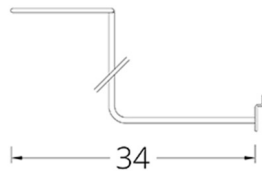

SPLINE HS 114

- Front view

- Side view

- □ 20*9 metal sheet
- All range of RAL colors
- Chrome coating
- Adjustable measure

SPLINE HS 115

- Front view

- Side view

- □ 20*9 metal sheet
- All range of RAL colors
- Chrome coating
- Adjustable measure

SPLINE HS 116

- Front view

- Side view

- Ø 8 mm rod
- All range of RAL colors
- Chrome coating
- Adjustable measure

MERCHANDISE OF THE SYSTEM

SPLINE HS 117

- Front view

- Side view

- Ø 8 mm rod
- All range of RAL colors
- Chrome coating
- Adjustable measure

SPLINE HS 118

- Front view

- Side view

- Ø 6 mm rod
- All range of RAL colors
- Chrome coating
- Adjustable measure

SPLINE HS 119

- Front view

- Side view

- Ø 25 mm rod
- All range of RAL colors
- Chrome coating
- Adjustable measure

SPLINE HS 120

- Front view

- Side view

- ≠30 mm hardboard
- Multiple choice of colors
- Adjustable measure