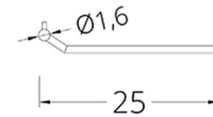

SPLINE HS 102

- Front view

- Side view

- □ 30*10 mm profile
- All range of RAL colors
- Chrome coating
- Adjustable measure

SPLINE HS 103

- Front view

- Side view

- Ø 16 mm rod
- All range of RAL colors
- Chrome coating
- Adjustable measure