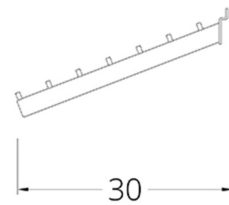

SPLINE HS 104

- Front view

- Side view

- Ø 25 mm rod
- All range of RAL colors
- Chrome coating
- Adjustable measure

MERCHANDISE OF THE SYSTEM

SPLINE HS 105

- Front view

- Side view

- □ 30*10 mm profile
- All range of RAL colors
- Chrome coating
- Adjustable measure

SPLINE HS 106

- Front view

- Side view

- Ø 25 mm rod
- All range of RAL colors
- Chrome coating
- Adjustable measure

SPLINE HS 107

- Front view

- Side view

- □ 30*10 mm profile
- All range of RAL colors
- Chrome coating
- Adjustable measure

SPLINE HS 108

- Front view

- Side view

- Ø 25 mm rod
- All range of RAL colors
- Chrome coating
- Adjustable measure