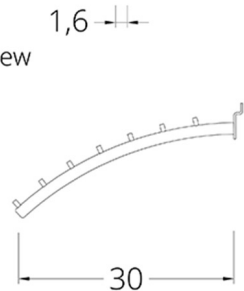

- Front view

- Side view

- □ 30*10 mm profile
- All range of RAL colors
- Chrome coating
- Adjustable measure

SPLINE HS 108

- Front view

- Side view

- Ø 25 mm rod
- All range of RAL colors
- Chrome coating
- Adjustable measure

- Ø 6-8-10 mm rod
- All range of RAL colors
- Chrome coating
- Adjustable measure

SPLINE HS 111

- Front view

- Side view

- Ø 20 mm rod
- All range of RAL colors
- Chrome coating
- Adjustable measure

SPLINE HS 112

- Front view

- Side view

- Ø 25 mm rod
- All range of RAL colors
- Chrome coating
- Adjustable measure

MERCHANDISE OF THE SYSTEM

SPLINE HS 113

- Front view

- Side view

- Ø 16 mm rod
- All range of RAL colors
- Chrome coating
- Adjustable measure

SPLINE HS 114

- Front view

- Side view

- □ 20*9 metal sheet
- All range of RAL colors
- Chrome coating
- Adjustable measure

SPLINE HS 115

- Front view

- Side view

- □ 20*9 metal sheet
- All range of RAL colors
- Chrome coating
- Adjustable measure