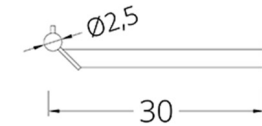

MERCHANDISE OF THE SYSTEM

- Front view

- Side view

- Ø 25 mm rod
- All range of RAL colors
- Chrome coating
- Adjustable measure

- Front view

- Side view

- □ 30*10 mm profile
- All range of RAL colors
- Chrome coating
- Adjustable measure

- Front view

- Side view

- Ø 16 mm rod
- All range of RAL colors
- Chrome coating
- Adjustable measure

- Front view

- Side view

- Ø 25 mm rod
- All range of RAL colors
- Chrome coating
- Adjustable measure