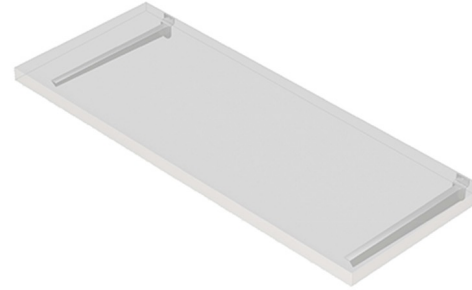

- Ø 8 mm rod
- All range of RAL colors
- Chrome coating
- Adjustable measure

SPLINE HS 118

- Front view

- Side view

- Ø 6 mm rod
- All range of RAL colors
- Chrome coating
- Adjustable measure

SPLINE HS 119

- Front view

- Side view

- Ø 25 mm rod
- All range of RAL colors
- Chrome coating
- Adjustable measure

SPLINE HS 120

- Front view

- Side view

- ≠30 mm hardboard
- Multiple choice of colors
- Adjustable measure