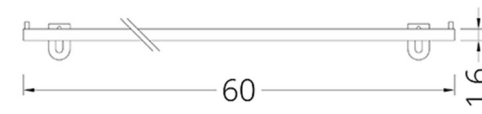

SPLINE HS 102

- Front view

- Side view

- □ 30*10 mm profile
- All range of RAL colors
- Chrome coating
- Adjustable measure

SPLINE HS 103

- Front view

- Side view

- Ø 16 mm rod
- All range of RAL colors
- Chrome coating
- Adjustable measure