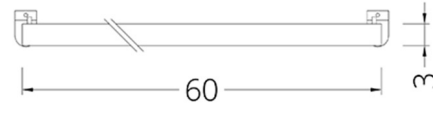

MERCHANDISE OF THE SYSTEM

- Front view

- Side view

- Ø 25 mm rod
- All range of RAL colors
- Chrome coating
- Adjustable measure

- Front view

- Side view

- □ 30*10 mm profile
- All range of RAL colors
- Chrome coating
- Adjustable measure

- Front view

- Side view

- Ø 16 mm rod
- All range of RAL colors
- Chrome coating
- Adjustable measure

- Front view

- Side view

- Ø 25 mm rod
- All range of RAL colors
- Chrome coating
- Adjustable measure